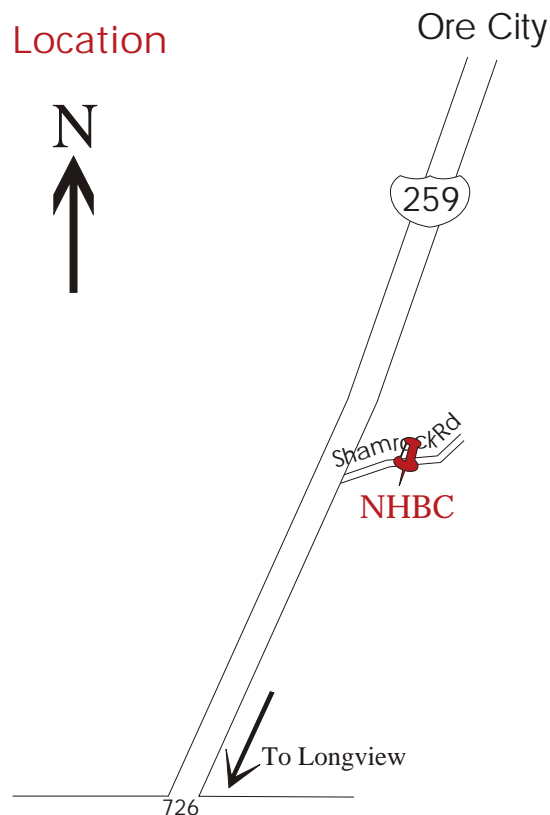

Weekly Schedule

Sunday

Sunday School	10:00 a.m.
Morning Service	11:00 a.m.
Children's Church	11:00 a.m.
Evening Service	6:00 p.m.

Tuesday

Celebrate Recovery	6:30 p.m.

Wednesday

Bible Study	7:00 p.m.
AWANA (Sept. - May)	6:30 p.m.

Contact Us

New Hope Baptist Church
Pastor Tony Pierce
P.O. Box 417
Ore City, TX 75683

Located on Hwy 259
1 mile south of Ore City
on Shamrock Rd.

Phone: 903-968-4114
Fax: 903-968-3725
Email: newhope@etex.net
www.hopeonthehill.net

Ministries

Sunday School
Ladies Heartbeat
Celebrate Recovery
Youth Ministry
Children's Church
Young at Heart
Puppet Ministry
Outreach Ministry
A.W.A.N.A.
New Hope Christian Academy
Discipleship
Old Fashioned Bible Preaching

Location

NEW HOPE

BAPTIST CHURCH

Welcome

to a growing
Church
for a coming
Christ!

New Hope Baptist Church
Ore City, TX